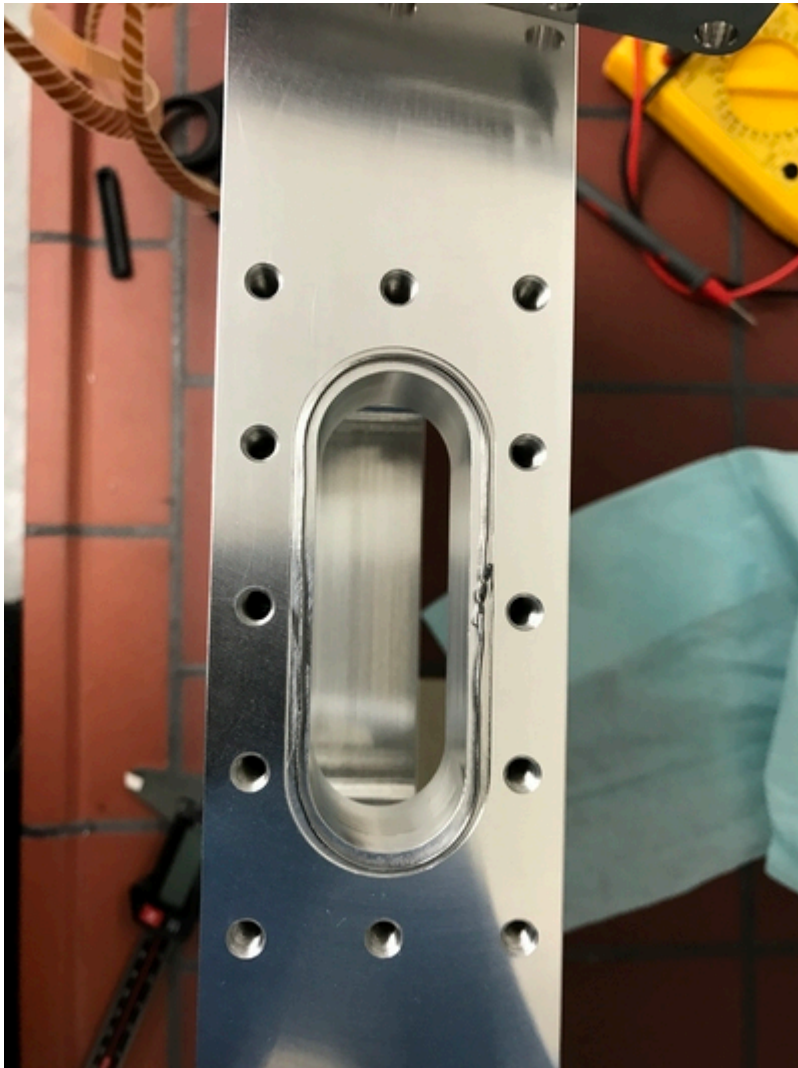

Attaching of the vacuum feedthroughs

From: <https://iqwiki.iqo.uni-hannover.de/> - IQwiki

Permanent link: https://iqwiki.iqo.uni-hannover.de/doku.php?id=groups:mg:project_ptb-cavity:vacuum:attaching_of_the_vacuum_feedthroughs&rev=1503661671