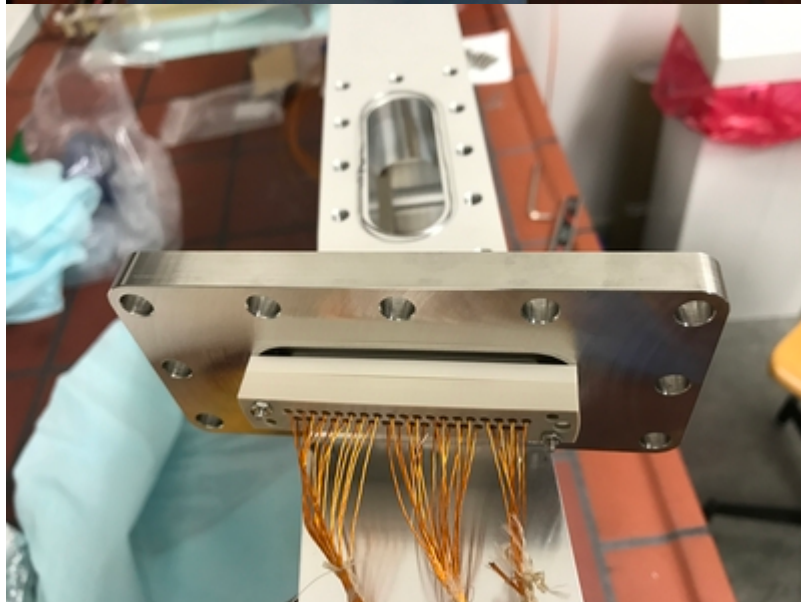

Attaching of the vacuum feedthroughs

From: <https://iqwiki.iqo.uni-hannover.de/> - IQwiki

Permanent link: https://iqwiki.iqo.uni-hannover.de/doku.php?id=groups:mg:project_ptb-cavity:vacuum:attaching_of_the_vacuum_feedthroughs&rev=1503661671